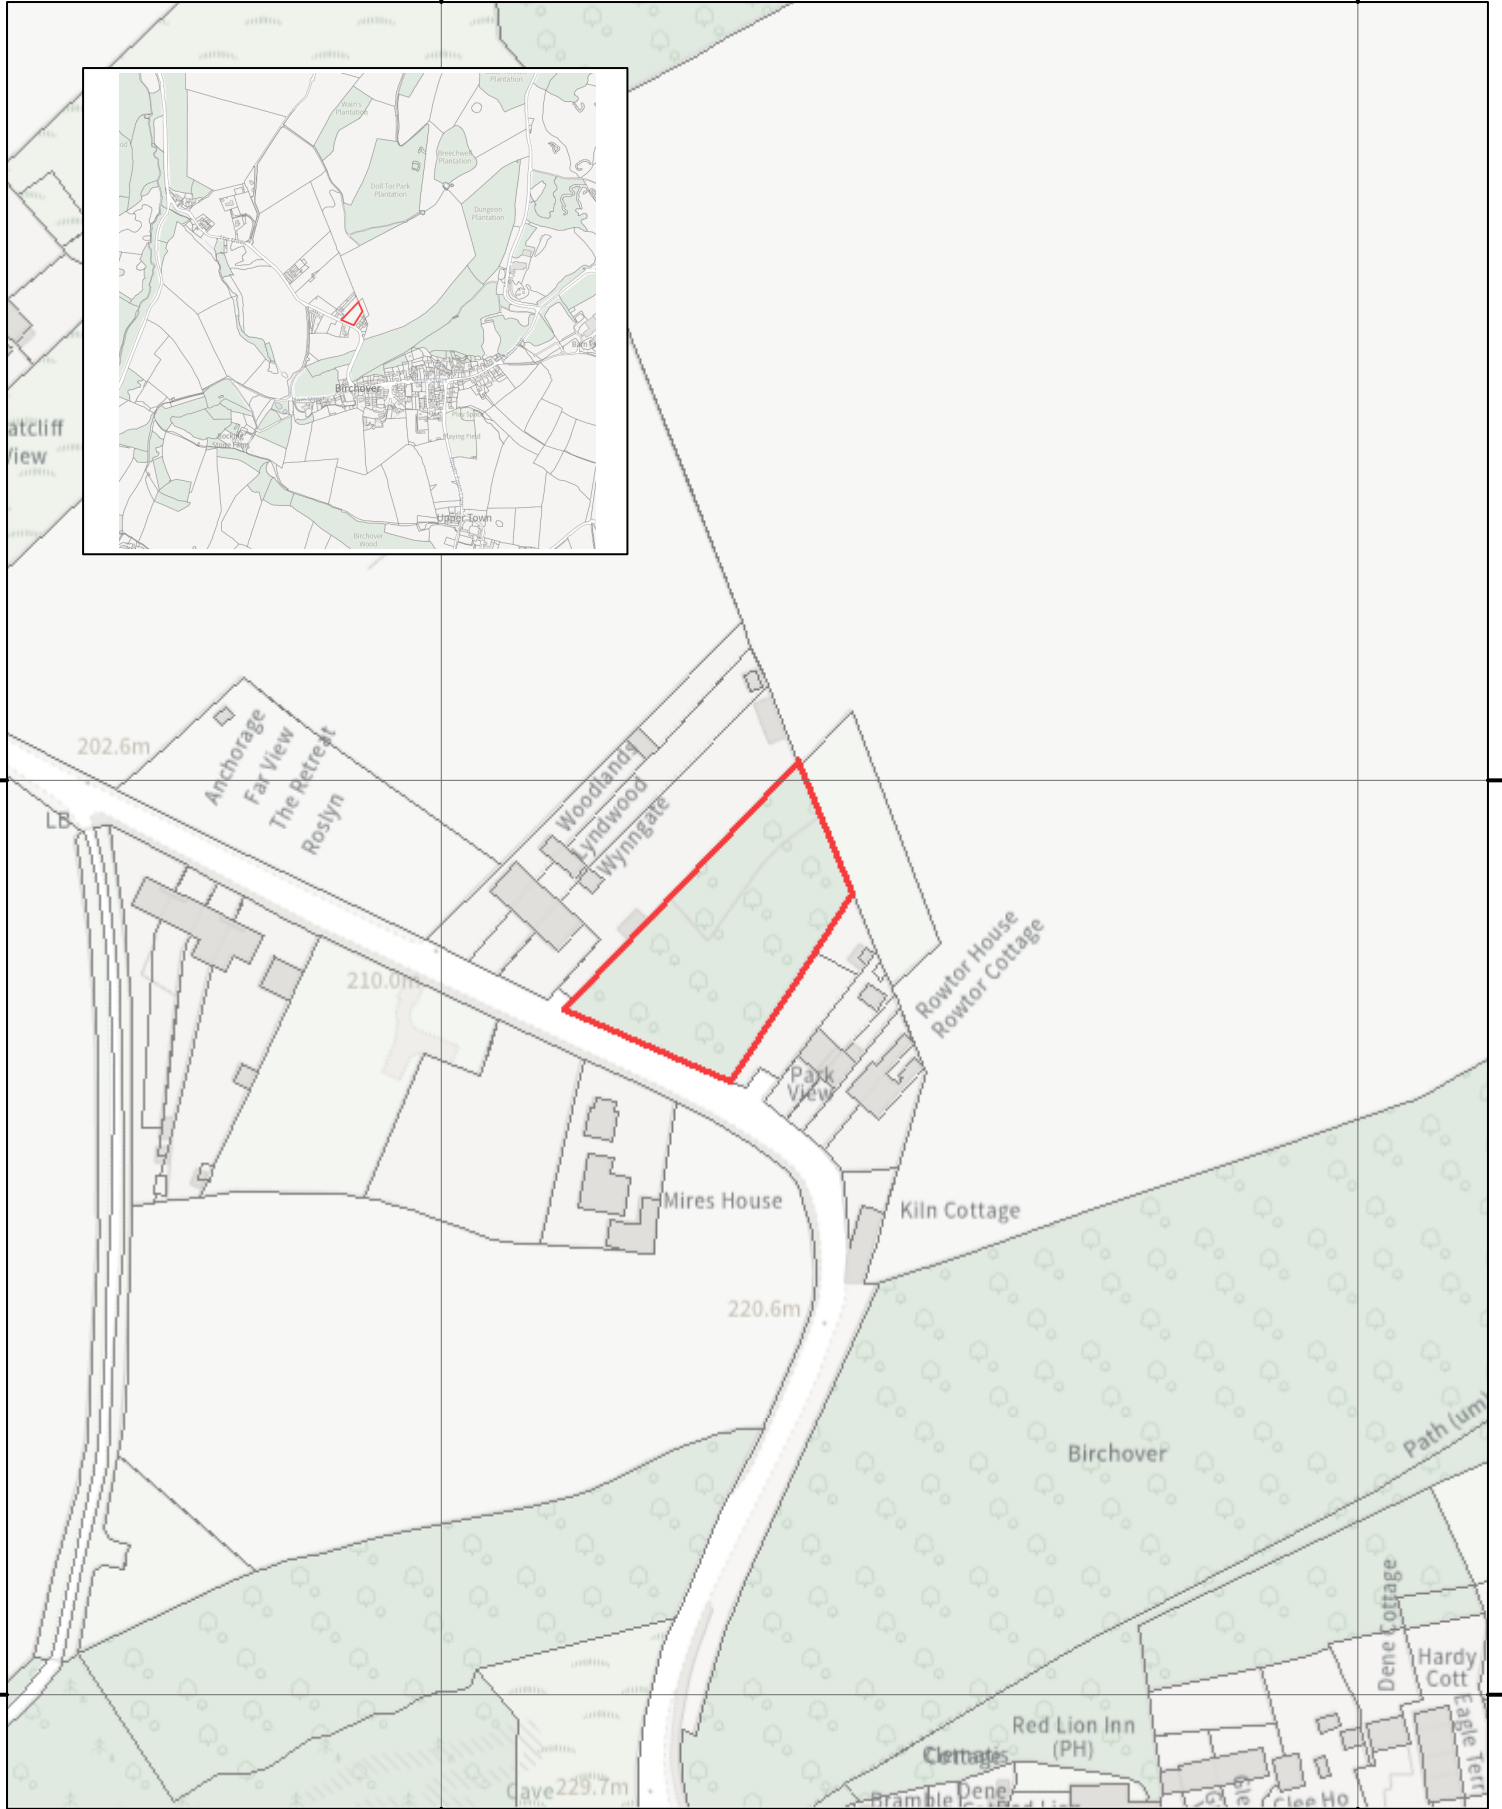

423600

423800

362400

362400

362200

362200

423600

423800

0 0.05 0.1 km

© Crown copyright and database rights 2024 Ordnance Survey AC0000849951

### South East of Wynngate, The Mires, Birchover

Item no. 10  
 Application no. NP/DDD/0525/0460  
 Committee date: 10-04-2026

Scale: 1:1,654 at A4 pagesize  
 Map centre grid ref: 423,667 362,373